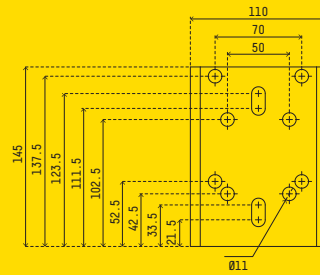

ATLANTIC

WINCHES

725

UP TO 725KG

CABLE

Compact Brake Winch

PRODUCT	CAPACITY	GEAR RATIO	CABLE TYPE	HOOK TYPE
BW230C	300kg (660lb)	5:1	7.5m x 5mm cable	Snap Hook
BW230C-FC	300kg (660lb)	5:1	7.5m x 5mm cable	Snap Hook
BW260C	500kg (1100lb)	10:1	7.5m x 6mm cable	Snap Hook
BW260C-FC	500kg (1100lb)	10:1	7.5m x 6mm cable	Snap Hook
BW290C	725kg (1600lb)	15:1	8m x 7mm cable	Snap Hook

For more information call 1300 214 049, visit our website at atlanticproducts.com.au or email sales@atlanticproducts.com.au

ATLANTIC

WINCHES

PRODUCT CODE	BW230C	BW230C-FC	BW260C	BW260C-FC	BW290C
GEAR RATIO	5:1	5:1	10:1	10:1	15:1
CABLE/WEBBING/ROPE TYPE	Cable	Cable	Cable	Cable	Cable
HOOK TYPE	Snap Hook	Snap Hook	Snap Hook	Snap Hook	Snap Hook
APPLICATION	Direct Lift	Direct Lift	Direct Lift	Direct Lift	Direct Lift
CABLE/WEBBING/ROPE LENGTH (MAXIMUM LENGTH)	7.5m x 5mm (20m x 5mm)	7.5m x 5mm (20m x 5mm)	7.5m x 6mm (9.5m x 6mm)	7.5m x 6mm (9.5m x 6mm)	8m x 8mm -
CAPACITY	300kg (660lb)	300kg (660lb)	500kg (1100lb)	500kg (1100lb)	725kg (1600lb)
RATCHET TYPE	Self Actuating	Self Actuating	Self Actuating	Self Actuating	Self Actuating
UNIT WEIGHT	5.56kg	5.56kg	6.09kg	6.09kg	10.5kg
TOTAL DIMENSIONS (W X H X D)	265 x 254 x 190.5	265 x 254 x 190.5	265 x 254 x 190.5	265 x 254 x 190.5	265 x 265.5 x 251.5
BARCODE NUMBER	9337451000299	9337451003672	9337451000305	9337451003696	9337451003771

5:1 COMPACT BRAKE WINCH DIMENSIONS

10:1 COMPACT BRAKE WINCH DIMENSIONS

15:1 COMPACT BRAKE WINCH DIMENSIONS

For more information call 1300 214 049, visit our website at atlanticproducts.com.au or email sales@atlanticproducts.com.au