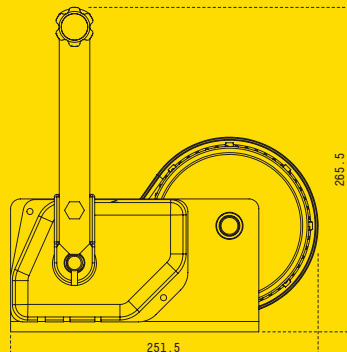

ATLANTIC

WINCHES

725

UP TO 725KG

CABLE

Compact Brake Winch

PRODUCT	CAPACITY	GEAR RATIO	CABLE TYPE	HOOK TYPE
BW230C	300kg (660lb)	5:1	7.5m x 5mm cable	Snap Hook
BW230C-FC	300kg (660lb)	5:1	7.5m x 5mm cable	Snap Hook
BW260C	500kg (1100lb)	10:1	7.5m x 6mm cable	Snap Hook
BW260C-FC	500kg (1100lb)	10:1	7.5m x 6mm cable	Snap Hook
BW290C	725kg (1600lb)	15:1	8m x 7mm cable	Snap Hook

**Optional full-cover
winch body available
(BW230 / BW260)**

Our Compact Brake Winch range are available in 5:1 (300kg), 10:1 (500kg) and 15:1 (725kg). The self actuating automatic braking mechanism ensures the suspension and 'jerk-free' movement when lowering a load under pressure.

For more information call 1300 214 049, visit our website at atlanticproducts.com.au or email sales@atlanticproducts.com.au

ATLANTIC

WINCHES

PRODUCT CODE	BW230C	BW230C-FC	BW260C	BW260C-FC	BW290C
GEAR RATIO	5:1	5:1	10:1	10:1	15:1
CABLE/WEBBING/ROPE TYPE	Cable	Cable	Cable	Cable	Cable
HOOK TYPE	Snap Hook	Snap Hook	Snap Hook	Snap Hook	Snap Hook
APPLICATION	Direct Lift	Direct Lift	Direct Lift	Direct Lift	Direct Lift
CABLE/WEBBING/ROPE LENGTH (MAXIMUM LENGTH)	7.5m x 5mm (20m x 5mm)	7.5m x 5mm (20m x 5mm)	7.5m x 6mm (9.5m x 6mm)	7.5m x 6mm (9.5m x 6mm)	8m x 8mm -
CAPACITY	300kg (660lb)	300kg (660lb)	500kg (1100lb)	500kg (1100lb)	725kg (1600lb)
RATCHET TYPE	Self Actuating	Self Actuating	Self Actuating	Self Actuating	Self Actuating
UNIT WEIGHT	5.56kg	5.56kg	6.09kg	6.09kg	10.5kg
TOTAL DIMENSIONS (W X H X D)	265 x 254 x 190.5	265 x 254 x 190.5	265 x 254 x 190.5	265 x 254 x 190.5	265 x 265.5 x 251.5
BARCODE NUMBER	9337451000299	9337451003672	9337451000305	9337451003696	9337451003771

5:1 COMPACT BRAKE WINCH DIMENSIONS

10:1 COMPACT BRAKE WINCH DIMENSIONS

15:1 COMPACT BRAKE WINCH DIMENSIONS

For more information call 1300 214 049, visit our website at atlanticproducts.com.au or email sales@atlanticproducts.com.au