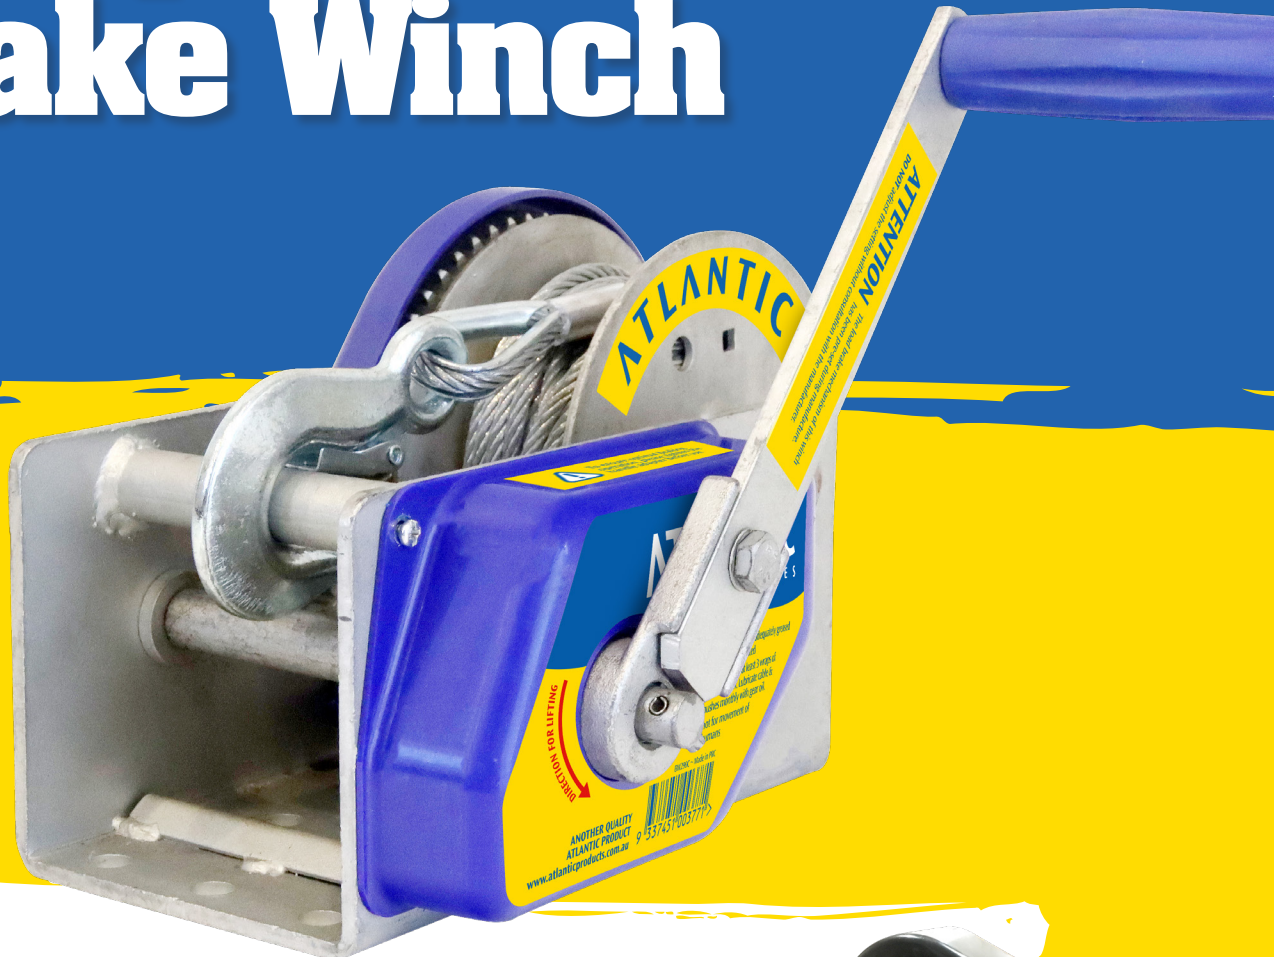

ATLANTIC

WINCHES

725

UP TO 725KG

CABLE

Compact Brake Winch

PRODUCT	CAPACITY	GEAR RATIO	CABLE TYPE	HOOK TYPE
BW230C	300kg (660lb)	5:1	7.5m x 5mm cable	Snap Hook
BW230C-FC	300kg (660lb)	5:1	7.5m x 5mm cable	Snap Hook
BW260C	500kg (1100lb)	10:1	7.5m x 6mm cable	Snap Hook
BW260C-FC	500kg (1100lb)	10:1	7.5m x 6mm cable	Snap Hook
BW290C	725kg (1600lb)	15:1	8m x 7mm cable	Snap Hook

**Optional full-cover
winch body available
(BW230 / BW260)**

Our Compact Brake Winch range are available in 5:1 (300kg), 10:1 (500kg) and 15:1 (725kg). The self actuating automatic braking mechanism ensures the suspension and 'jerk-free' movement when lowering a load under pressure.

For more information call 1300 214 049, visit our website at atlanticproducts.com.au or email sales@atlanticproducts.com.au

ATLANTIC

WINCHES

PRODUCT CODE	BW230C	BW230C-FC	BW260C	BW260C-FC	BW290C
GEAR RATIO	5:1	5:1	10:1	10:1	15:1
CABLE/WEBBING/ROPE TYPE	Cable	Cable	Cable	Cable	Cable
HOOK TYPE	Snap Hook	Snap Hook	Snap Hook	Snap Hook	Snap Hook
APPLICATION	Direct Lift	Direct Lift	Direct Lift	Direct Lift	Direct Lift
CABLE/WEBBING/ROPE LENGTH (MAXIMUM LENGTH)	7.5m x 5mm (20m x 5mm)	7.5m x 5mm (20m x 5mm)	7.5m x 6mm (9.5m x 6mm)	7.5m x 6mm (9.5m x 6mm)	8m x 8mm -
CAPACITY	300kg (660lb)	300kg (660lb)	500kg (1100lb)	500kg (1100lb)	725kg (1600lb)
RATCHET TYPE	Self Actuating	Self Actuating	Self Actuating	Self Actuating	Self Actuating
UNIT WEIGHT	5.56kg	5.56kg	6.09kg	6.09kg	10.5kg
TOTAL DIMENSIONS (W X H X D)	265 x 254 x 190.5	265 x 254 x 190.5	265 x 254 x 190.5	265 x 254 x 190.5	265 x 265.5 x 251.5
BARCODE NUMBER	9337451000299	9337451003672	9337451000305	9337451003696	9337451003771