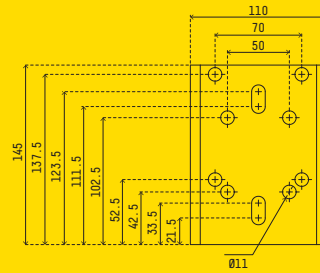

ATLANTIC

WINCHES

725

UP TO 725KG

CABLE

Compact Brake Winch

PRODUCT	CAPACITY	GEAR RATIO	CABLE TYPE	HOOK TYPE
BW230C	300kg (660lb)	5:1	7.5m x 5mm cable	Snap Hook
BW230C-FC	300kg (660lb)	5:1	7.5m x 5mm cable	Snap Hook
BW260C	500kg (1100lb)	10:1	7.5m x 6mm cable	Snap Hook
BW260C-FC	500kg (1100lb)	10:1	7.5m x 6mm cable	Snap Hook
BW290C	725kg (1600lb)	15:1	8m x 7mm cable	Snap Hook

For more information call 1300 214 049, visit our website at atlanticproducts.com.au or email sales@atlanticproducts.com.au

ATLANTIC

WINCHES

PRODUCT CODE	BW230C	BW230C-FC	BW260C	BW260C-FC	BW290C
GEAR RATIO	5:1	5:1	10:1	10:1	15:1
CABLE/WEBBING/ROPE TYPE	Cable	Cable	Cable	Cable	Cable
HOOK TYPE	Snap Hook	Snap Hook	Snap Hook	Snap Hook	Snap Hook
APPLICATION	Direct Lift	Direct Lift	Direct Lift	Direct Lift	Direct Lift
CABLE/WEBBING/ROPE LENGTH (MAXIMUM LENGTH)	7.5m x 5mm (20m x 5mm)	7.5m x 5mm (20m x 5mm)	7.5m x 6mm (9.5m x 6mm)	7.5m x 6mm (9.5m x 6mm)	8m x 8mm -
CAPACITY	300kg (660lb)	300kg (660lb)	500kg (1100lb)	500kg (1100lb)	725kg (1600lb)
RATCHET TYPE	Self Actuating	Self Actuating	Self Actuating	Self Actuating	Self Actuating
UNIT WEIGHT	5.56kg	5.56kg	6.09kg	6.09kg	10.5kg
TOTAL DIMENSIONS (W X H X D)	265 x 254 x 190.5	265 x 254 x 190.5	265 x 254 x 190.5	265 x 254 x 190.5	265 x 265.5 x 251.5
BARCODE NUMBER	9337451000299	9337451003672	9337451000305	9337451003696	9337451003771

5:1 COMPACT BRAKE WINCH DIMENSIONS

10:1 COMPACT BRAKE WINCH DIMENSIONS

15:1 COMPACT BRAKE WINCH DIMENSIONS

For more information call 1300 214 049, visit our website at atlanticproducts.com.au or email sales@atlanticproducts.com.au