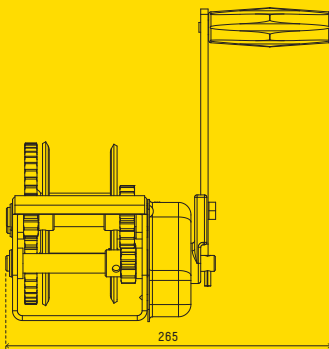

ATLANTIC

WINCHES

725

UP TO 725KG

CABLE

Compact Brake Winch

PRODUCT	CAPACITY	GEAR RATIO	CABLE TYPE	HOOK TYPE
BW230C	300kg (660lb)	5:1	7.5m x 5mm cable	Snap Hook
BW230C-FC	300kg (660lb)	5:1	7.5m x 5mm cable	Snap Hook
BW260C	500kg (1100lb)	10:1	7.5m x 6mm cable	Snap Hook
BW260C-FC	500kg (1100lb)	10:1	7.5m x 6mm cable	Snap Hook
BW290C	725kg (1600lb)	15:1	8m x 7mm cable	Snap Hook

For more information call 1300 214 049, visit our website at atlanticproducts.com.au or email sales@atlanticproducts.com.au

ATLANTIC

WINCHES

PRODUCT CODE	BW230C	BW230C-FC	BW260C	BW260C-FC	BW290C
GEAR RATIO	5:1	5:1	10:1	10:1	15:1
CABLE/WEBBING/ROPE TYPE	Cable	Cable	Cable	Cable	Cable
HOOK TYPE	Snap Hook	Snap Hook	Snap Hook	Snap Hook	Snap Hook
APPLICATION	Direct Lift	Direct Lift	Direct Lift	Direct Lift	Direct Lift
CABLE/WEBBING/ROPE LENGTH (MAXIMUM LENGTH)	7.5m x 5mm (20m x 5mm)	7.5m x 5mm (20m x 5mm)	7.5m x 6mm (9.5m x 6mm)	7.5m x 6mm (9.5m x 6mm)	8m x 8mm -
CAPACITY	300kg (660lb)	300kg (660lb)	500kg (1100lb)	500kg (1100lb)	725kg (1600lb)
RATCHET TYPE	Self Actuating	Self Actuating	Self Actuating	Self Actuating	Self Actuating
UNIT WEIGHT	5.56kg	5.56kg	6.09kg	6.09kg	10.5kg
TOTAL DIMENSIONS (W X H X D)	265 x 254 x 190.5	265 x 254 x 190.5	265 x 254 x 190.5	265 x 254 x 190.5	265 x 265.5 x 251.5
BARCODE NUMBER	9337451000299	9337451003672	9337451000305	9337451003696	9337451003771

5:1 COMPACT BRAKE WINCH DIMENSIONS

10:1 COMPACT BRAKE WINCH DIMENSIONS

15:1 COMPACT BRAKE WINCH DIMENSIONS

For more information call 1300 214 049, visit our website at atlanticproducts.com.au or email sales@atlanticproducts.com.au