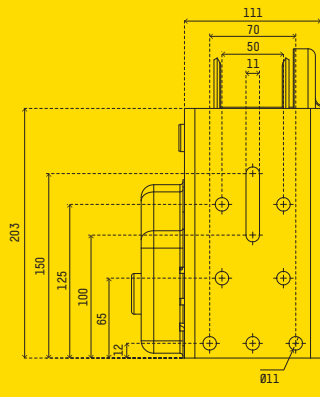

ATLANTIC

WINCHES

725

UP TO 725KG

CABLE

Compact Brake Winch

PRODUCT	CAPACITY	GEAR RATIO	CABLE TYPE	HOOK TYPE
BW230C	300kg (660lb)	5:1	7.5m x 5mm cable	Snap Hook
BW230C-FC	300kg (660lb)	5:1	7.5m x 5mm cable	Snap Hook
BW260C	500kg (1100lb)	10:1	7.5m x 6mm cable	Snap Hook
BW260C-FC	500kg (1100lb)	10:1	7.5m x 6mm cable	Snap Hook
BW290C	725kg (1600lb)	15:1	8m x 7mm cable	Snap Hook

For more information call 1300 214 049, visit our website at atlanticproducts.com.au or email sales@atlanticproducts.com.au

ATLANTIC

WINCHES

PRODUCT CODE	BW230C	BW230C-FC	BW260C	BW260C-FC	BW290C
GEAR RATIO	5:1	5:1	10:1	10:1	15:1
CABLE/WEBBING/ROPE TYPE	Cable	Cable	Cable	Cable	Cable
HOOK TYPE	Snap Hook	Snap Hook	Snap Hook	Snap Hook	Snap Hook
APPLICATION	Direct Lift	Direct Lift	Direct Lift	Direct Lift	Direct Lift
CABLE/WEBBING/ROPE LENGTH (MAXIMUM LENGTH)	7.5m x 5mm (20m x 5mm)	7.5m x 5mm (20m x 5mm)	7.5m x 6mm (9.5m x 6mm)	7.5m x 6mm (9.5m x 6mm)	8m x 8mm -
CAPACITY	300kg (660lb)	300kg (660lb)	500kg (1100lb)	500kg (1100lb)	725kg (1600lb)
RATCHET TYPE	Self Actuating	Self Actuating	Self Actuating	Self Actuating	Self Actuating
UNIT WEIGHT	5.56kg	5.56kg	6.09kg	6.09kg	10.5kg
TOTAL DIMENSIONS (W X H X D)	265 x 254 x 190.5	265 x 254 x 190.5	265 x 254 x 190.5	265 x 254 x 190.5	265 x 265.5 x 251.5
BARCODE NUMBER	9337451000299	9337451003672	9337451000305	9337451003696	9337451003771

5:1 COMPACT BRAKE WINCH DIMENSIONS

10:1 COMPACT BRAKE WINCH DIMENSIONS

15:1 COMPACT BRAKE WINCH DIMENSIONS

For more information call 1300 214 049, visit our website at atlanticproducts.com.au or email sales@atlanticproducts.com.au