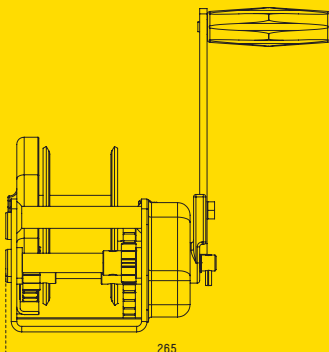

ATLANTIC

WINCHES

725

UP TO 725KG

CABLE

Compact Brake Winch

PRODUCT	CAPACITY	GEAR RATIO	CABLE TYPE	HOOK TYPE
BW230C	300kg (660lb)	5:1	7.5m x 5mm cable	Snap Hook
BW230C-FC	300kg (660lb)	5:1	7.5m x 5mm cable	Snap Hook
BW260C	500kg (1100lb)	10:1	7.5m x 6mm cable	Snap Hook
BW260C-FC	500kg (1100lb)	10:1	7.5m x 6mm cable	Snap Hook
BW290C	725kg (1600lb)	15:1	8m x 7mm cable	Snap Hook

**Optional full-cover
winch body available
(BW230 / BW260)**

Our Compact Brake Winch range are available in 5:1 (300kg), 10:1 (500kg) and 15:1 (725kg). The self actuating automatic braking mechanism ensures the suspension and 'jerk-free' movement when lowering a load under pressure.

For more information call 1300 214 049, visit our website at atlanticproducts.com.au or email sales@atlanticproducts.com.au

ATLANTIC

WINCHES

PRODUCT CODE	BW230C	BW230C-FC	BW260C	BW260C-FC	BW290C
GEAR RATIO	5:1	5:1	10:1	10:1	15:1
CABLE/WEBBING/ROPE TYPE	Cable	Cable	Cable	Cable	Cable
HOOK TYPE	Snap Hook	Snap Hook	Snap Hook	Snap Hook	Snap Hook
APPLICATION	Direct Lift	Direct Lift	Direct Lift	Direct Lift	Direct Lift
CABLE/WEBBING/ROPE LENGTH (MAXIMUM LENGTH)	7.5m x 5mm (20m x 5mm)	7.5m x 5mm (20m x 5mm)	7.5m x 6mm (9.5m x 6mm)	7.5m x 6mm (9.5m x 6mm)	8m x 8mm -
CAPACITY	300kg (660lb)	300kg (660lb)	500kg (1100lb)	500kg (1100lb)	725kg (1600lb)
RATCHET TYPE	Self Actuating	Self Actuating	Self Actuating	Self Actuating	Self Actuating
UNIT WEIGHT	5.56kg	5.56kg	6.09kg	6.09kg	10.5kg
TOTAL DIMENSIONS (W X H X D)	265 x 254 x 190.5	265 x 254 x 190.5	265 x 254 x 190.5	265 x 254 x 190.5	265 x 265.5 x 251.5
BARCODE NUMBER	9337451000299	9337451003672	9337451000305	9337451003696	9337451003771

5:1 COMPACT BRAKE WINCH DIMENSIONS

10:1 COMPACT BRAKE WINCH DIMENSIONS

15:1 COMPACT BRAKE WINCH DIMENSIONS

For more information call 1300 214 049, visit our website at atlanticproducts.com.au or email sales@atlanticproducts.com.au