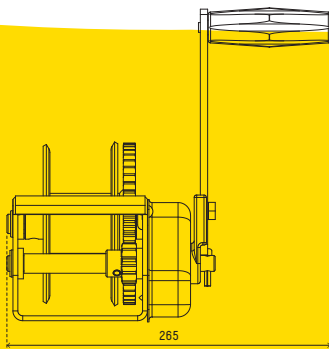

ATLANTIC

WINCHES

725

UP TO 725KG

CABLE

Compact Brake Winch

PRODUCT	CAPACITY	GEAR RATIO	CABLE TYPE	HOOK TYPE
BW230C	300kg (660lb)	5:1	7.5m x 5mm cable	Snap Hook
BW230C-FC	300kg (660lb)	5:1	7.5m x 5mm cable	Snap Hook
BW260C	500kg (1100lb)	10:1	7.5m x 6mm cable	Snap Hook
BW260C-FC	500kg (1100lb)	10:1	7.5m x 6mm cable	Snap Hook
BW290C	725kg (1600lb)	15:1	8m x 7mm cable	Snap Hook

**Optional full-cover
winch body available
(BW230 / BW260)**

Our Compact Brake Winch range are available in 5:1 (300kg), 10:1 (500kg) and 15:1 (725kg). The self actuating automatic braking mechanism ensures the suspension and 'jerk-free' movement when lowering a load under pressure.

For more information call 1300 214 049, visit our website at atlanticproducts.com.au or email sales@atlanticproducts.com.au

ATLANTIC

WINCHES

PRODUCT CODE	BW230C	BW230C-FC	BW260C	BW260C-FC	BW290C
GEAR RATIO	5:1	5:1	10:1	10:1	15:1
CABLE/WEBBING/ROPE TYPE	Cable	Cable	Cable	Cable	Cable
HOOK TYPE	Snap Hook	Snap Hook	Snap Hook	Snap Hook	Snap Hook
APPLICATION	Direct Lift	Direct Lift	Direct Lift	Direct Lift	Direct Lift
CABLE/WEBBING/ROPE LENGTH (MAXIMUM LENGTH)	7.5m x 5mm (20m x 5mm)	7.5m x 5mm (20m x 5mm)	7.5m x 6mm (9.5m x 6mm)	7.5m x 6mm (9.5m x 6mm)	8m x 8mm -
CAPACITY	300kg (660lb)	300kg (660lb)	500kg (1100lb)	500kg (1100lb)	725kg (1600lb)
RATCHET TYPE	Self Actuating	Self Actuating	Self Actuating	Self Actuating	Self Actuating
UNIT WEIGHT	5.56kg	5.56kg	6.09kg	6.09kg	10.5kg
TOTAL DIMENSIONS (W X H X D)	265 x 254 x 190.5	265 x 254 x 190.5	265 x 254 x 190.5	265 x 254 x 190.5	265 x 265.5 x 251.5
BARCODE NUMBER	9337451000299	9337451003672	9337451000305	9337451003696	9337451003771

5:1 COMPACT BRAKE WINCH DIMENSIONS

10:1 COMPACT BRAKE WINCH DIMENSIONS

15:1 COMPACT BRAKE WINCH DIMENSIONS

For more information call 1300 214 049, visit our website at atlanticproducts.com.au or email sales@atlanticproducts.com.au