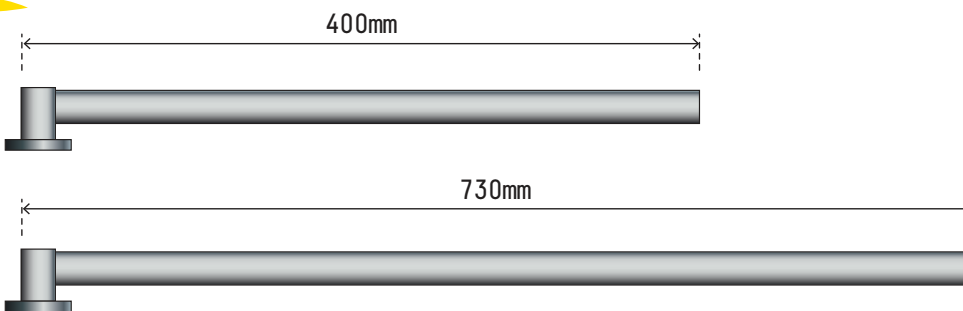

ATLANTIC

P R O D U C T S

Outboard Motor Support Bracket

PRODUCT	DESCRIPTION	QUANTITY
MSB400MM	400mm Motor Support Bracket	4pcs
MSB730MM	730mm Motor Support Bracket	4pcs

Atlantic Outboard Motor Support Bracket is adjustable and suits smaller outboards up to 60kg. Available in 2 sizes for different sized motors.