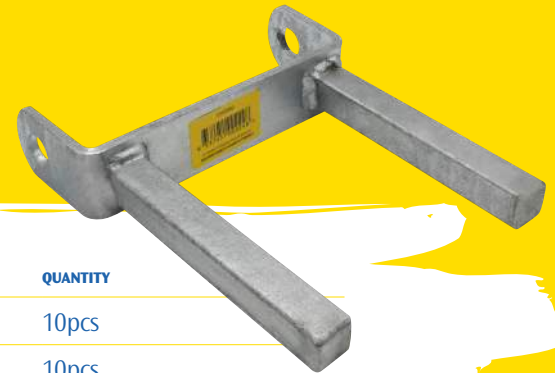

For more information call 1300 214 049, visit our website at atlanticproducts.com.au or email sales@atlanticproducts.com.au

ATLANTIC

P R O D U C T S

Brackets

Single Stem Keel Roller Brackets

PRODUCT	DESCRIPTION	QUANTITY
SSKRB45	4.5' Single Stem Roller Bracket	10pcs
SSKRB60	6" Single Stem Roller Bracket	10pcs
SSKRB80	8" Single Stem Roller Bracket	10pcs

Double Stem Keel Roller Brackets

PRODUCT	DESCRIPTION	QUANTITY
DSKRB60	6" Double Stem Quintrex Roller Bracket	10pcs
DSKRB80	8" Double Stem Quintrex Roller Bracket	10pcs

Keel Roller Brackets

PRODUCT	DESCRIPTION	QUANTITY
KRBNS45	4.5" No Stem Roller Bracket	25pcs
KRBNS60	6" No Stem Roller Bracket	25pcs
KRBNS80	8" No Stem Roller Bracket	20pcs