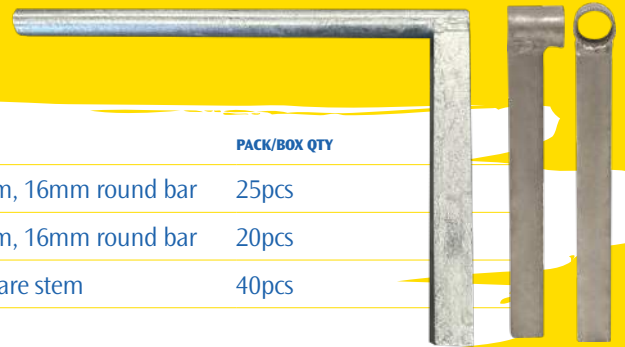

Double Stem Keel Roller Brackets

PRODUCT	DESCRIPTION	QUANTITY
DSKRB60	6" Double Stem Quintrex Roller Bracket	10pcs
DSKRB80	8" Double Stem Quintrex Roller Bracket	10pcs

Keel Roller Brackets

PRODUCT	DESCRIPTION	QUANTITY
KRBNS45	4.5" No Stem Roller Bracket	25pcs
KRBNS60	6" No Stem Roller Bracket	25pcs
KRBNS80	8" No Stem Roller Bracket	20pcs

For more information call 1300 214 049, visit our website at atlanticproducts.com.au or email sales@atlanticproducts.com.au

ATLANTIC

PRODUCTS

Brackets

Wood Yoke Brackets

PRODUCT	DESCRIPTION	PACK/BOX QTY
WY8-45MM	8" Wood Yoke 45mm with bolt and nut	18pcs
WY8-54MM	8" Wood Yoke 54mm with bolt and nut	15pcs
AWY-54MM	8" Angled Wood Yoke 54mm with bolt and nut	20pcs

Eye Post Brackets

PRODUCT	DESCRIPTION	PACK/BOX QTY
EPAB175X165	Eye Post Bracket 175 x 165, 20mm Square stem, 16mm round bar	25pcs
EPAB270X165	Eye Post Bracket 270 x 165, 20mm Square stem, 16mm round bar	20pcs
EPB18X165	Eye Post Bracket 18mm x 165mm, 20mm Square stem	40pcs